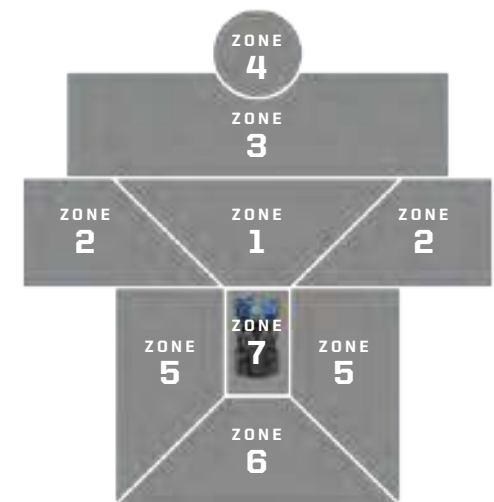

LIGHTING FOR THE WAY YOU RIDE

Check the zone against your ride style and then choose from a wide range of lighting options to configure your RZR® to match the way you ride.