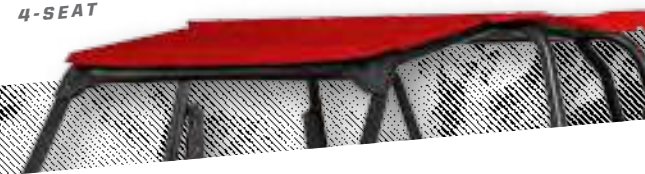

ENGINEERED

TO FIT

EVERY CAB ACCESSORY WAS ENGINEERED in tandem with your RZR® to guarantee the best fit, finish, and style in the industry. No matter how you ride, there's a Polaris Engineered Accessory to fit your needs and enhance the quality of your RZR®.

GRAPHIC SPORT

GRAPHIC SPORT ROOF

- Stay dry and protected from the elements with this graphic roof that weighs only 11 pounds, and is 30% lighter than aluminum
- Get custom looks, a perfect fit and hard working performance in a design that's easy to install
- Provides protection from the elements but will not bend or break if struck by debris
- Sun roof lets some sun light through while keeping you shaded from the heat

POLY

LOCK & RIDE® POLY SPORT ROOF TOP SELLER

- Rigid injection-molded design to eliminate warping in high-heat conditions
- Integrated mounting locations for lighting
- Rugged textured polyethylene construction for impact and abrasion resistance
- Aggressive styling to match the RZR® design

ALUMINUM

ALUMINUM ROOF TOP SELLER

- Give your RZR® a sharp look with this brushed aluminum roof
- Strong and durable 5051 aluminum construction for long-lasting reliable protection
- Seals to the vehicle frame for the best protection and great integration with other RZR® accessories

CANVAS

CANVAS ROOF

- Durable, heavyweight 23-oz. polyester canvas construction
- Mold-resistant and UV-stable to resist fading for long-lasting performance
- Installs quickly and easily with provided straps

4-SEAT

COLOR	2-SEAT	4-SEAT
■ BLACK	2881206 | $519⁹⁹	2881935 | $899⁹⁹
■ INDY RED	2881607 | $519⁹⁹	2881936 | $899⁹⁹
□ BRIGHT WHITE	2881608 | $519⁹⁹	2881937 | $899⁹⁹