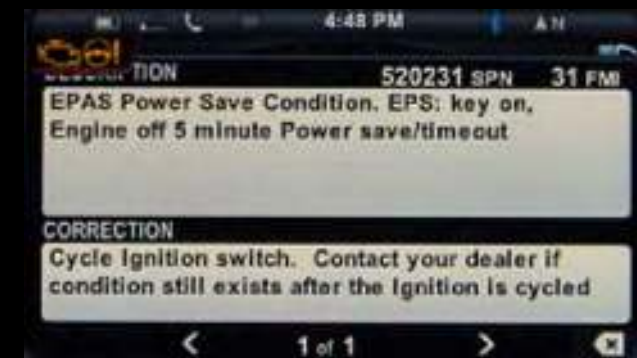

DIAGNOSTICS SCREEN DISPLAYS FAULT CODES AND SUGGESTED ACTIONS TO TAKE

POLARIS® 4.3" INTERACTIVE DISPLAY INSTALL KIT

» 2880497 | $194⁹⁹
ALL 2 SEAT XP® 1000 MY 14-17, XP® TURBO EPS MY 16, 1000 S EPS MY 16-17, ALL 900 MY 15-17, 900 EPS MY 14
This is required for installing the Polaris® Interactive Digital Display (2881554)