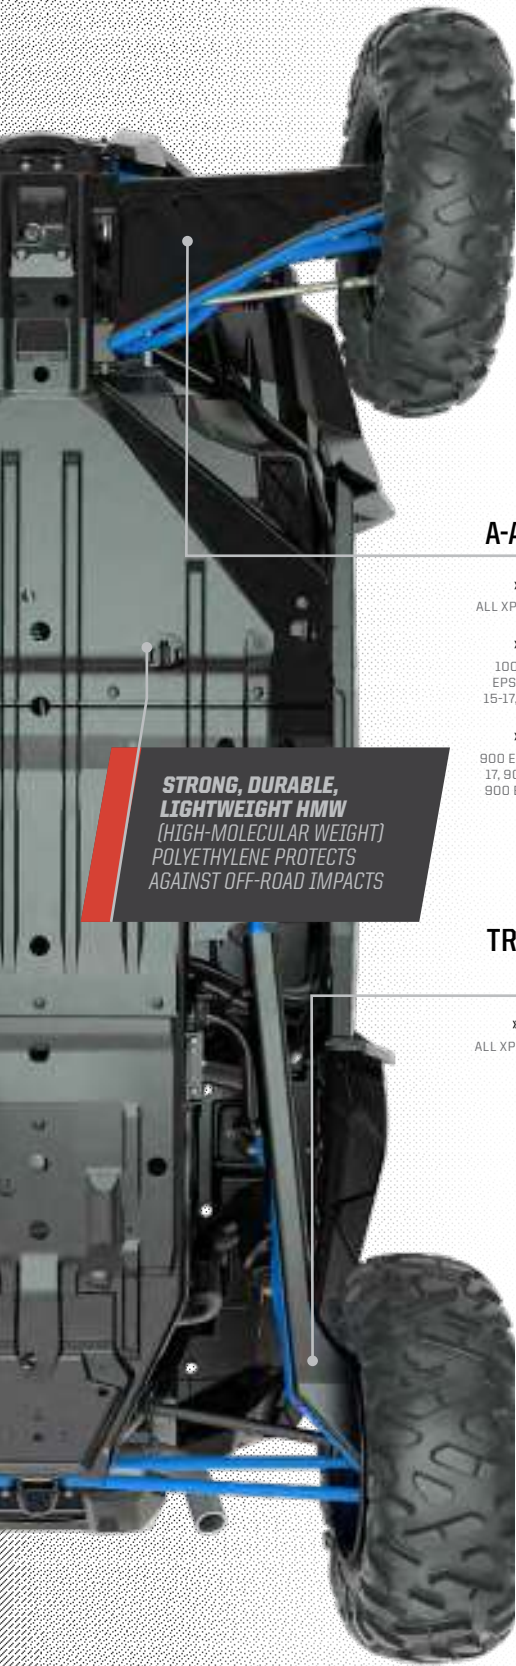

A-ARMS/SKID PLATES

HMW FRONT A-ARM GUARDS

- » 2879454 | $259⁹⁹
  ALL XP® 1000 MY 14-17, ALL XP® TURBO EPS MY 16
- » 2880274 | $259⁹⁹
  1000 S EPS MY 16-17, 4 900 EPS MY 15-17, 900 S EPS MY 15-17, 900 S MY 15-17, 900 XC EDITION MY 16
- » 2880170 | $259⁹⁹
  900 EPS MY 14-17, 900 MY 15-17, 900 XC EDITION MY 15-17, 900 EPS FOX® EDITION MY 16

STRONG, DURABLE, LIGHTWEIGHT HMW (HIGH-MOLECULAR WEIGHT) POLYETHYLENE PROTECTS AGAINST OFF-ROAD IMPACTS

HMW REAR TRAILING ARM GUARDS

- » 2879496 | $299⁹⁹
  ALL XP® 1000 MY 14-17, ALL XP® TURBO EPS MY 16

PROTECT YOUR RIDE

WHETHER YOU'RE CLIMBING over rocks or dominating the desert, these reliable pieces of protection are vital to the health of your machine. Made specifically for your RZR®, you can keep your RZR® protected from ground obstacles with durable skid plates and A-Arm guards.

CUSTOM CONTOURED FOR A PERFECT FIT TO **RETAIN MAXIMUM GROUND CLEARANCE**