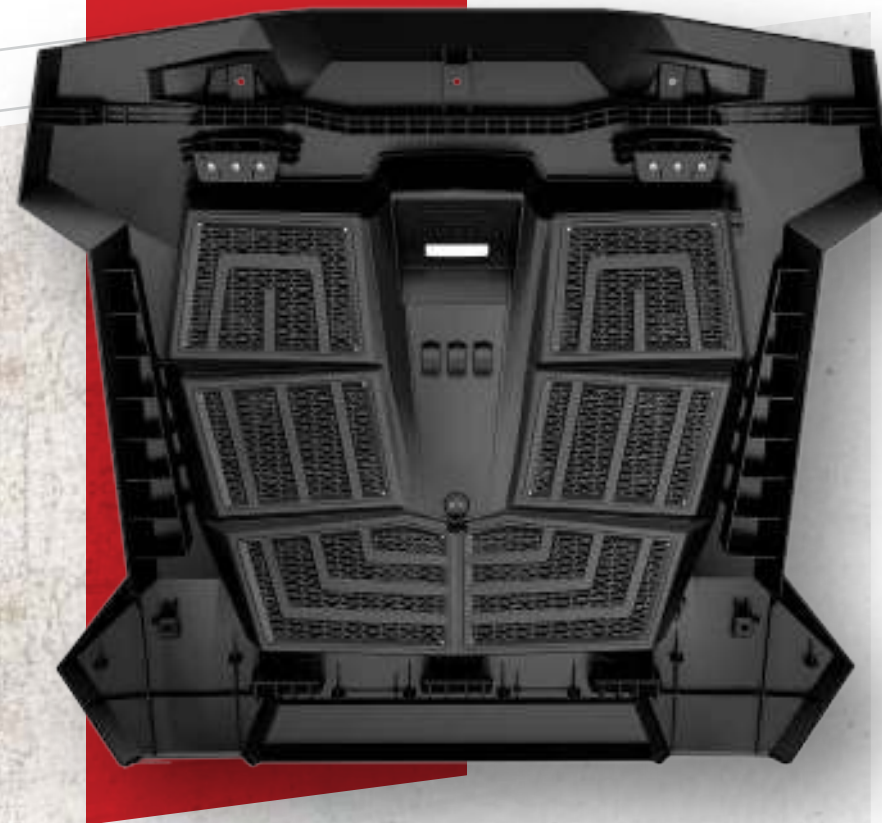

CRANK IT UP

TOTAL AUDIO SOLUTIONS FOR ANY RIDER

SOUND BAR 4

1. Dual midrange/midbass speaker and two dedicated tweeters
   - Integrated self-powered amplifier for easy installation
   - Large, easy to use external controls.
   - Requires Audio Harness (2879865)
2. » 2881230 | $494⁹⁹
3. ALL RZR® MODELS

SPEAKER CONTROLLER BUNDLE **NEW**

INCLUDES:

1. Bluetooth® controller with Secure Simple Pairing™
   - 300 Watt 2 channel amplifier
   - 6.5" composite basket door speakers
2. » 2882208 | $709⁹⁹
3. ALL XP® 1000 EPS MY 14-17, ALL XP® TURBO EPS MY 16, 1000 S EPS MY 16-17, ALL 900 EPS MY 15-17, 900 EPS MY 14

SOUND BAR 8

1. Six midrange/midbass speaker and two dedicated tweeters
   - Integrated self-powered amplifier for easy installation
   - Large, easy to use external controls.
   - Requires Audio Harness (2879865)
2. » 2881465 | $839⁹⁹
3. ALL RZR® MODELS

DASH RADIO SPEAKER BUNDLE **NEW**

INCLUDES:

1. AM/FM Bluetooth Controller with Apple Control
   - 300 Watt 2 channel amplifier
   - 6.5" composite basket door speakers
2. » 2882246 | $1,034⁹⁹
3. ALL XP® 1000 EPS MY 14-17, ALL XP® TURBO EPS MY 16, 1000 S EPS MY 16-17, ALL 900 EPS MY 15-17, 900 EPS MY 14

ENCASED IN SOUND

Add a Premium Audio Roof to your RZR® and get an all-in-one solution for your sound. Easy to install and integrate into your build, this roof comes complete with an LED push button stereo and high efficiency 6.5" coaxial speakers for unbeatable sound.