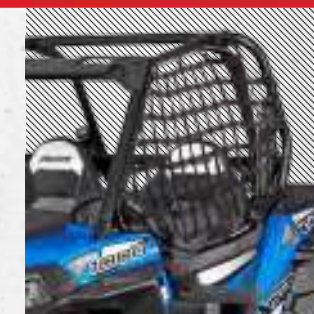

UPPER DOOR NETS

1. » 2881654 | $519⁹⁹
   ALL 2 SEAT XP® 1000 EPS MY 14-17, XP® TURBO EPS MY 16, 1000 S EPS MY 16-17, ALL 900 MY 15-17, 900 EPS MY 14