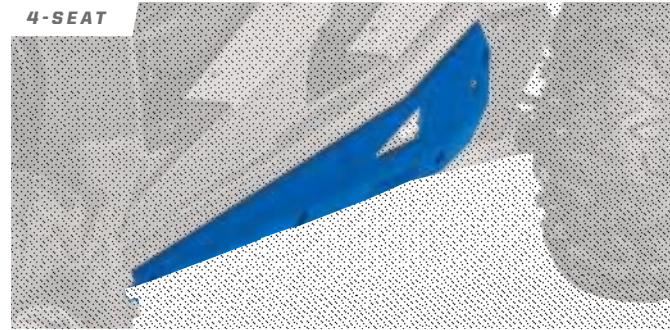

A-ARMS/SKID PLATES

HMW FRONT A-ARM GUARDS

- » 2879454 | $259⁹⁹
  ALL XP® 1000 MY 14-17, ALL XP® TURBO EPS MY 16
- » 2880274 | $259⁹⁹
  1000 S EPS MY 16-17, 4 900 EPS MY 15-17, 900 S EPS MY 15-17, 900 S MY 15-17, 900 XC EDITION MY 16
- » 2880170 | $259⁹⁹
  900 EPS MY 14-17, 900 MY 15-17, 900 XC EDITION MY 15-17, 900 EPS FOX® EDITION MY 16

STRONG, DURABLE, LIGHTWEIGHT HMW (HIGH-MOLECULAR WEIGHT) POLYETHYLENE PROTECTS AGAINST OFF-ROAD IMPACTS

HMW REAR TRAILING ARM GUARDS

- » 2879496 | $299⁹⁹
  ALL XP® 1000 MY 14-17, ALL XP® TURBO EPS MY 16

PROTECT YOUR RIDE

WHETHER YOU'RE CLIMBING over rocks or dominating the desert, these reliable pieces of protection are vital to the health of your machine. Made specifically for your RZR®, you can keep your RZR® protected from ground obstacles with durable skid plates and A-Arm guards.

CUSTOM CONTOURED FOR A PERFECT FIT TO **RETAIN MAXIMUM GROUND CLEARANCE**

HMW SKID PLATE

- » 2880291 | $969⁹⁹
  RZR® 4 900 EPS MY 15-17
- » 2880290 | $649⁹⁹
  1000 S EPS MY 16-17, 900 EPS MY 14-17, 900 MY 15-17, 900 S EPS MY 15-17, 900 S MY 15-17, 900 XC EDITION MY 15-17, 900 EPS FOX® EDITION MY 16
- » 2881615 | $649⁹⁹
  RZR XP® 1000 EPS MY 14-17, RZR XP® TURBO EPS MY 16, RZR XP® 1000 EPS HIGH LIFTER EDITION MY 16
- » 2881725 | $969⁹⁹
  RZR XP® 4 1000 MY 14-16

REAR A-ARM GUARDS

- » 2880171 | $259⁹⁹
  1000 S EPS MY 16-17, 4 900 EPS MY 15-17, 900 S EPS MY 15-17, 900 S MY 15-17, 900 XC EDITION MY 16
- » 2880172 | $259⁹⁹
  900 EPS MY 14-17, 900 MY 15-17, 900 XC EDITION MY 15-17, 900 EPS FOX® EDITION MY 16, 900 XC MY 15-16

TOUGH 3/8" THICK DESIGN WITHSTANDS THE TOUGHEST IMPACTS

ROCK SLIDERS

LOW PROFILE STEEL ROCK SLIDERS

- Plate steel construction, durable powder-coat finish
- Easy installation with expanded anchor mount

2-SEAT

LOW PROFILE: NO LOSS IN GROUND CLEARANCE

4-SEAT