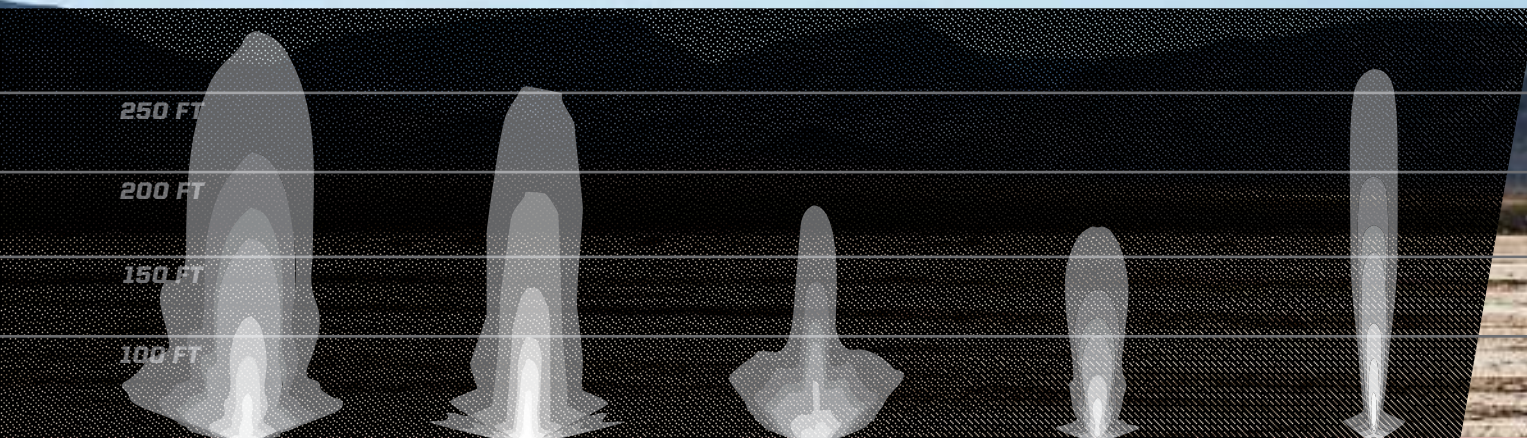

- » Holistically designed optics, built from the ground up
- » Precisely-angled reflectors provide the function of two lights in one by flooding light both down and across your range of view

TOP SELLER				
35" LED LIGHT BAR	30" LED LIGHT BAR	13" LED LIGHT BAR	7" LED LIGHT BAR	CANNON LIGHT
Blaze the way with 18 powerful LEDs leading you out of the darkness.	Best for drivers that want a wide swath of light downfield.	A perfect combination of wide flood and spotlight—all-in-one.	A small but mighty light for tight mounting spaces.	For high-speeds. Includes Clear Euro Cover, Amber Euro Cover and Amber Spot Cove.
2880527 \$839 ⁹⁹	2881324 \$779 ⁹⁹	2880530 \$359 ⁹⁹	2880624 \$259 ⁹⁹	2881471 \$234 ⁹⁹
ZONES: 1, 2, 3, 4	ZONES: 1, 2, 3, 4	ZONES: 1, 3	ZONE: 6	ZONES: 1, 3, 4
LUMENS: 9504	LUMENS: 7815	LUMENS: 3168	LUMENS: 1684	LUMENS: 1052