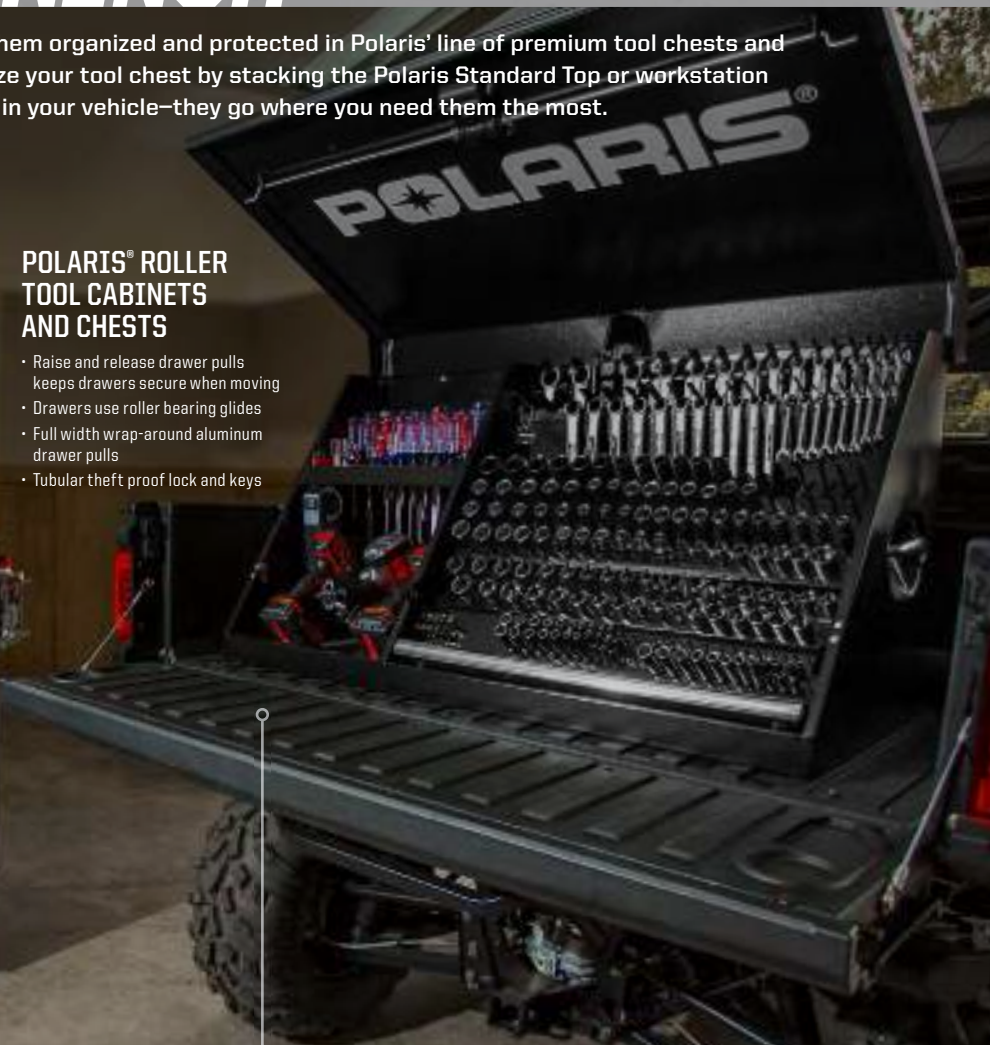

POLARIS® 41" STANDARD TOP CHEST
 • 40½" W x 20½" H x 19¾" D
 » 2830450 | High Gloss Finish | \$839⁹⁹

POLARIS® ROLLER TOOL CABINETS AND CHESTS

- Raise and release drawer pulls keeps drawers secure when moving
- Drawers use roller bearing glides
- Full width wrap-around aluminum drawer pulls
- Tubular theft proof lock and keys