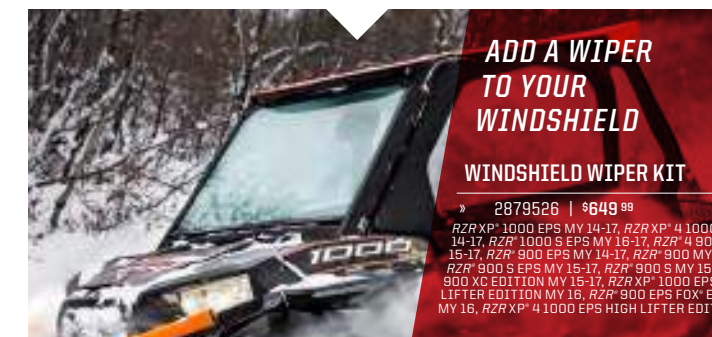

PERFECT FOR: PROTECTION AGAINST SCRATCHES AND SCRAPES

ADD A WIPER TO YOUR WINDSHIELD

WINDSHIELD WIPER KIT

WINDSHIELD / REAR PANELS