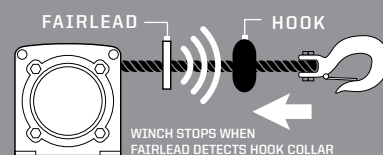

AUTO-STOP TECHNOLOGY