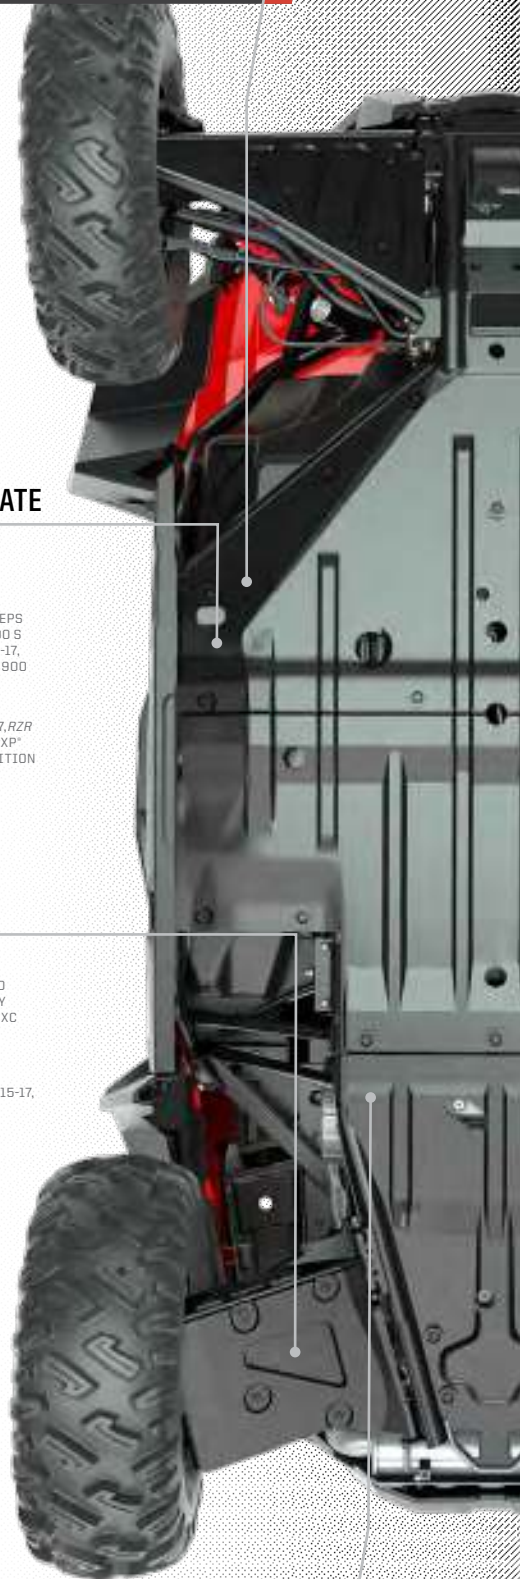

HMW SKID PLATE

- » 2880291 | $969⁹⁹
  RZR® 4 900 EPS MY 15-17
- » 2880290 | $649⁹⁹
  1000 S EPS MY 16-17, 900 EPS MY 14-17, 900 MY 15-17, 900 S EPS MY 15-17, 900 S MY 15-17, 900 XC EDITION MY 15-17, 900 EPS FOX® EDITION MY 16
- » 2881615 | $649⁹⁹
  RZR XP® 1000 EPS MY 14-17, RZR XP® TURBO EPS MY 16, RZR XP® 1000 EPS HIGH LIFTER EDITION MY 16
- » 2881725 | $969⁹⁹
  RZR XP® 4 1000 MY 14-16

REAR A-ARM GUARDS

- » 2880171 | $259⁹⁹
  1000 S EPS MY 16-17, 4 900 EPS MY 15-17, 900 S EPS MY 15-17, 900 S MY 15-17, 900 XC EDITION MY 16
- » 2880172 | $259⁹⁹
  900 EPS MY 14-17, 900 MY 15-17, 900 XC EDITION MY 15-17, 900 EPS FOX® EDITION MY 16, 900 XC MY 15-16

TOUGH 3/8" THICK DESIGN WITHSTANDS THE TOUGHEST IMPACTS

ROCK SLIDERS

LOW PROFILE STEEL ROCK SLIDERS

- Plate steel construction, durable powder-coat finish
- Easy installation with expanded anchor mount

2-SEAT