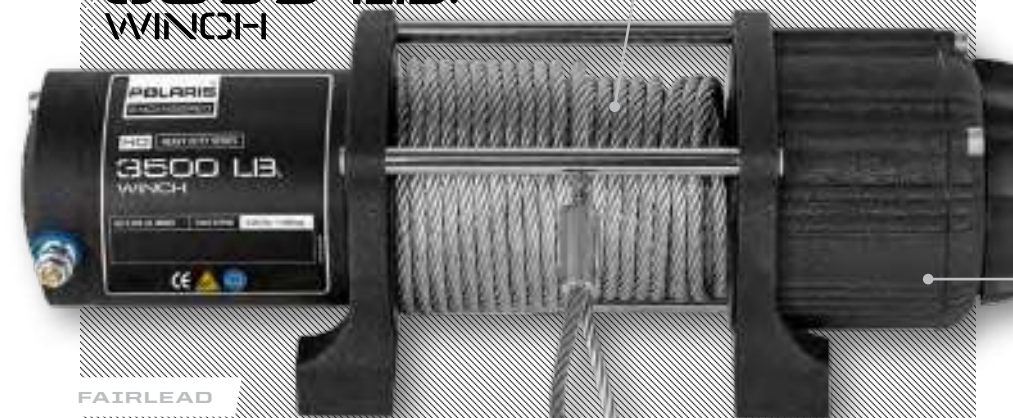

FAIRLEAD

POLARIS® HD 3500 LBS WINCH

TOP SELLER

• 1 year warranty
» 2881671 | $589⁹⁹
ALL 2 SEAT XP® 1000 MY 14-17, XP® TURBO EPS MY 16, 1000 S EPS MY 16-17, ALL 900 MY 15-17, 900 EPS MY 14
Visit polaris.com/harness_guide for required wiring kits.

DURABLE, CORROSION-RESISTANT FINISH