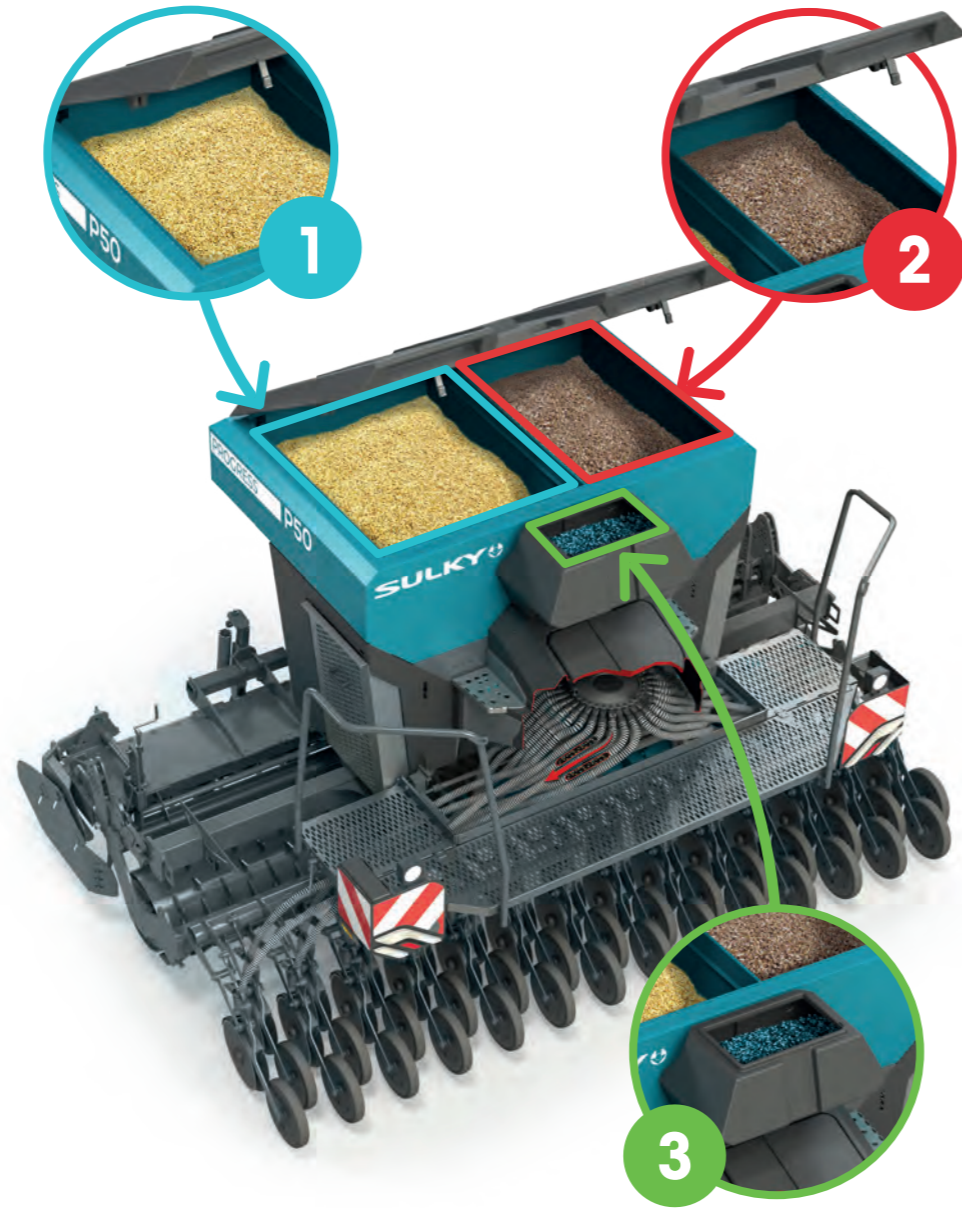

1800L

1800L + 70L

PROGRESS

TF

E-Drive

E-Drive

E-Drive

=

OPTIONS **PROGRESS**

TF

Gravity
Ø520 mm

Cage
Ø500 mm

Packer
Ø550 mm

Tracker
Ø550 mm

HR

XR